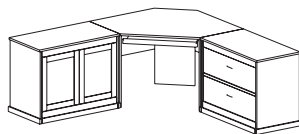

## Traditional Corner Desk

Dimensions (ins)	Product Code
60w x 36d x 29h	TCD20

Accommodates 20" returns.

67w x 36d x 29h	TCD25
-----------------	-------

Accommodates 25" returns.