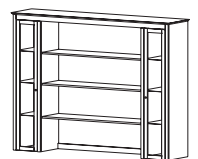

Traditional Hutches

Dimensions (ins)	Product Code
50w x 17d x 48h	THT50_

50w x 17d x 48h	THTO50_

70w x 17d x 48h	THT70_

70w x 17d x 48h	THTO70_

96w x 17d x 48h	THT96_

96w x 17d x 48h	THTO96_

50w x 17d x 48h	THTD50_

70w x 17d x 48h	THTD70_

96w x 17d x 48h	THTD96_

Specify RPD-Raised panel wood doors, FPD-Flat panel wood doors, or GD-glass doors