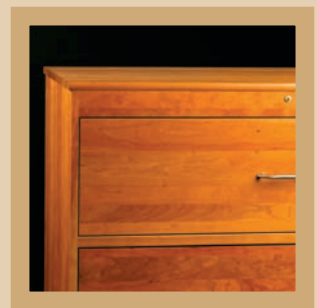

Traditional Connecting Return "U"

Dimensions (ins)	Product Code
50w x 20d x 29h	TCRU5
50w x 25d x 29h	TCRU55
60w x 20d x 29h	TCRU6
60w x 25d x 29h	TCRU65
72w x 20d x 29h	TCRU7
72w x 25d x 29h	TCRU75

SPECTRA WOOD