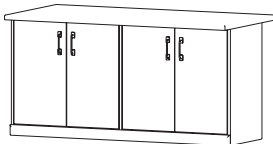

Traditional Credenza

Dimensions (ins)	Product Code
60w x 20d x 29h	TCZA6
72w x 20d x 29h	TCZA7