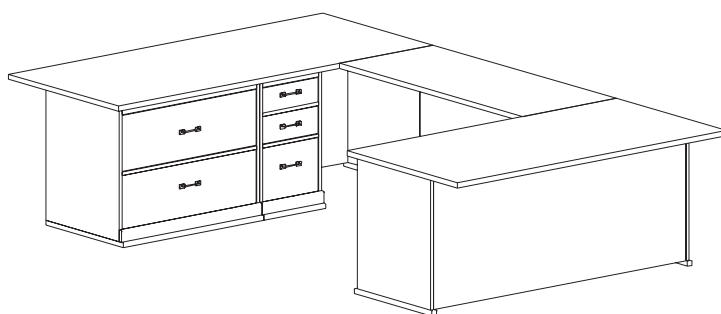

Traditional Office #6

Dimensions (ins)		Product Code
72w x 100d x 29h		TO6
72w x 30d x 29h	Right Pedestal Bow Shaped Desk with File	TDBR70
50w x 25d x 29h	Connecting Return	TCRU55
72w x 20d x 29h	Left Return with File and Lateral File	TRBL7