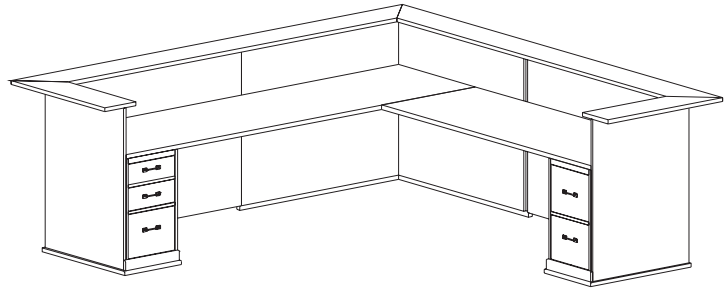

Traditional Reception Desk #2

Dimensions (ins)		Product Code
84w x 80d x 42h		TRD2
84w x 30d x 42h	Desk with File	TRBL80
50w x 25d x 42h	Return with File	TRBR55