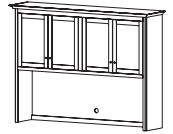

Traditional Hutches

Dimensions (ins)	Product Code
50w x 17d x 48h	THT50_

50w x 17d x 48h	THTO50_

70w x 17d x 48h	THT70_

70w x 17d x 48h	THTO70_

96w x 17d x 48h	THT96_

96w x 17d x 48h	THTO96_

50w x 17d x 48h	THTD50_

70w x 17d x 48h	THTD70_

96w x 17d x 48h	THTD96_

Specify RPD-Raised panel wood doors, FPD-Flat panel wood doors, or GD-glass doors