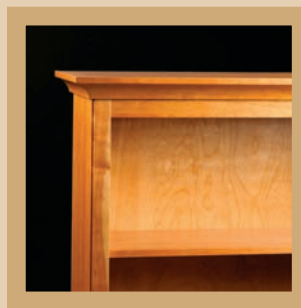

Traditional Connecting Return "U"

Dimensions (ins)	Product Code
50w x 20d x 29h	TCRU5
50w x 25d x 29h	TCRU55
60w x 20d x 29h	TCRU6
60w x 25d x 29h	TCRU65
72w x 20d x 29h	TCRU7
72w x 25d x 29h	TCRU75

SPECTRA WOOD