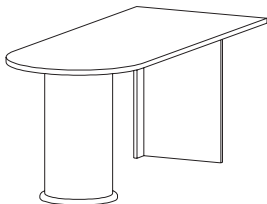

Traditional Return

Dimensions (ins)	Product Code
50w x 20d x 29h	TS_5
50w x 25d x 29h	TS_55
60w x 20d x 29h	TS_6
60w x 25d x 29h	TS_65
72w x 20d x 29h	TS_7
72w x 25d x 29h	TS_75

Indicate: L-left or R-right return.

Traditional Credenza

Dimensions (ins)	Product Code
60w x 20d x 29h	TCZA6
72w x 20d x 29h	TCZA7

With Storage and Files

60w x 20d x 29h	TCZB6
66w x 20d x 29h	TCZB66
72w x 20d x 29h	TCZB7

Traditional Corner Desk

Dimensions (ins)	Product Code
60w x 36d x 29h	TCD20

Accommodates 20" returns.

67w x 36d x 29h	TCD25

Accommodates 25" returns.

Traditional Conference Radius Returns

Dimensions (ins)	Product Code
60w x 30d x 29h	TCRR60
60w x 36d x 29h	TCRR66
66w x 30d x 29h	TCRR660
66w x 36d x 29h	TCRR666
72w x 30d x 29h	TCRR70
72w x 36d x 29h	TCRR76
84w x 30d x 29h	TCRR80
84w x 36d x 29h	TCRR86

Traditional Conference Kidney Returns

Dimensions (ins)	Product Code
60w x 30d x 29h	TCKR60
60w x 36d x 29h	TCKR66
66w x 30d x 29h	TCKR660
66w x 36d x 29h	TCKR666
72w x 30d x 29h	TCKR70
72w x 36d x 29h	TCKR76
84w x 30d x 29h	TCKR80
84w x 36d x 29h	TCKR86
96w x 30d x 29h	TCKR90
96w x 36d x 29h	TCKR96

Traditional Connecting Return "U"

Dimensions (ins)	Product Code
50w x 20d x 29h	TCRU5
50w x 25d x 29h	TCRU55
60w x 20d x 29h	TCRU6
60w x 25d x 29h	TCRU65
72w x 20d x 29h	TCRU7
72w x 25d x 29h	TCRU75

SPECTRA WOOD

Classic style combines with affordable pricing to make the Traditional line our best-selling office furniture. Desks, returns and credenzas are all solidly built of durable hardwoods with the Spectra Wood attention to craftsmanship that means these pieces will serve your business for years to come.