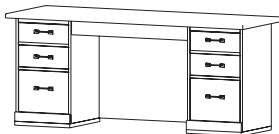

One (1) file cabinet with two (2) file drawers, and one (1) file cabinet with one (1) file drawer and two (2) letter drawers.

60w x 30d x 29h	TDBB60
60w x 36d x 29h	TDBB66
66w x 30d x 29h	TDBB660
66w x 36d x 29h	TDBB666
72w x 30d x 29h	TDBB70
72w x 36d x 29h	TDBB76
84w x 30d x 29h	TDBB80
84w x 36d x 29h	TDBB86
96w x 30d x 29h	TDBB90
96w x 36d x 29h	TDBB96