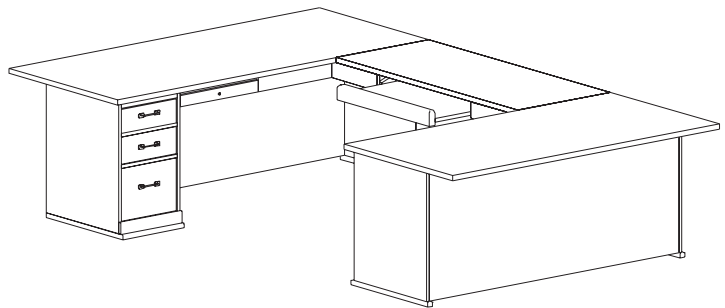

Traditional Four-Drawer Vertical File Cabinet F24 (01)

Traditional Office #1

Dimensions (ins)		Product Code
72w x 100d x 29h		TO1
72w x 30d x 29h	Left Pedestal Desk with File	TDBL70
50w x 25d x 29h	Connecting Return	TCRU55
72w x 20d x 29h	Right Return with File	TRBR7
30w x 12d x 3h	Keyboard Drawer	KDL30