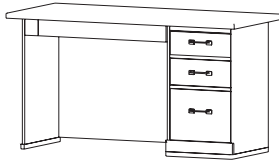

Traditional Single Pedestal Desk

Dimensions (ins)	Product Code
48w x 30d x 29h	TDB_40
60w x 30d x 29h	TDB_60
60w x 36d x 29h	TDB_66
66w x 30d x 29h	TDB_660
66w x 36d x 29h	TDB_666
72w x 30d x 29h	TDB_70
72w x 36d x 29h	TDB_76
84w x 30d x 29h	TDB_80
84w x 36d x 29h	TDB_86