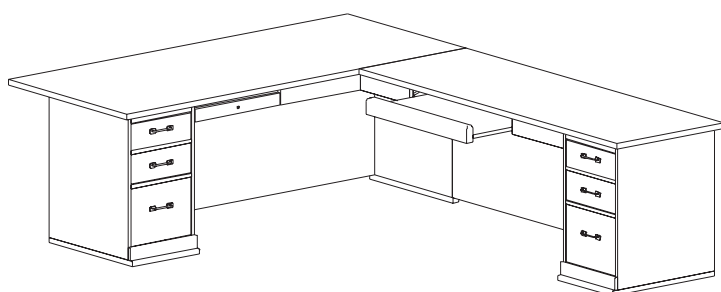

Traditional Office #7

Dimensions (ins)		Product Code
72w x 90d x 29h		TO7
72w x 30d x 29h	Left Pedestal Desk with File	TDBL70
60w x 25d x 29h	Right Return with File	TRBR65
30w x 12d x 3h	Keyboard Drawer	KDL30