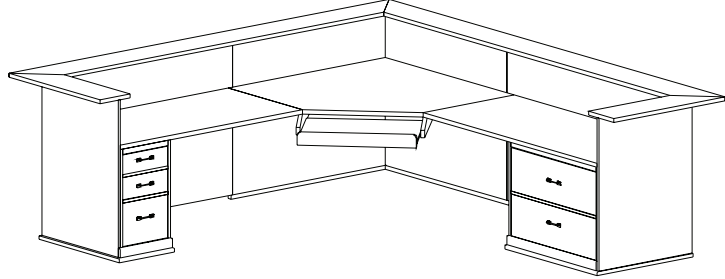

Traditional Four-Drawer Vertical File Cabinet F24 (01)

See **File Cabinets** brochure for a complete listing of file cabinets.

## Traditional Reception Desk #1

Dimensions (ins)		Product Code
<b>86w x 86d x 42h</b>		<b>TRD1</b>
50w x 25d x 42h	Return with File	TRBL55
50w x 25d x 42h	Return with Lateral File	TRBR55/LF2
67w x 36d x 42h	Corner Desk	TCD25
30w x 12d x 3h	Keyboard Drawer	KDL30