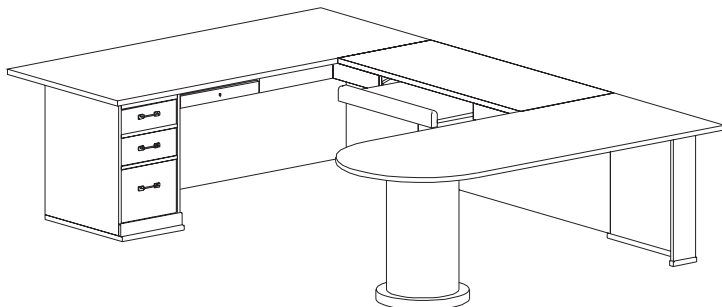

Traditional Office #2

Dimensions (ins)		Product Code
72w x 110d x 29h		TO2
72w x 30d x 29h	Left Pedestal Desk with File	TDBL70
50w x 25d x 29h	Connecting Return	TCRU55
72w x 30d x 29h	Right Conference Radius Return	TCRR70
30w x 12d x 3h	Keyboard Drawer	KDL30