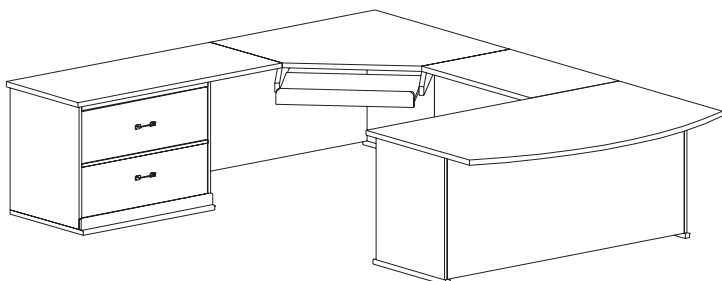

Traditional Office #4

Dimensions (ins)		Product Code
72w x 116d x 29h		TO4
72w x 30d x 29h	Right Pedestal Bow Shaped Desk with File	TDBR70
50w x 25d x 29h	Connecting Return	TCRU55
67w x 36d x 42h	Corner Desk	TCD25
50w x 25d x 29h	Left Return with Lateral File	TRBL5
30w x 12d x 3h	Keyboard Drawer	KDL30