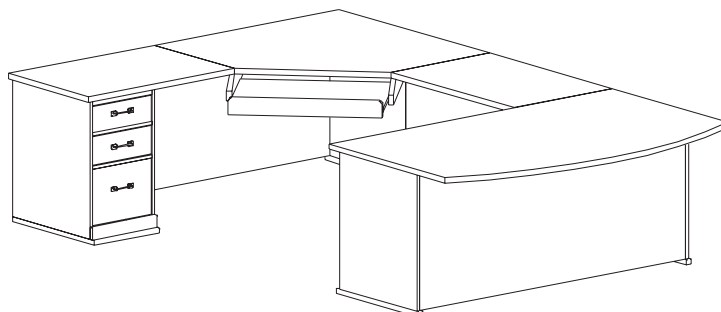

Traditional Office #5

Dimensions (ins)		Product Code
72w x 116d x 29h		TO5
72w x 30d x 29h	Right Pedestal Bow Shaped Desk with File	TDBR70
50w x 25d x 29h	Connecting Return	TCRU55
67w x 36d x 42h	Corner Desk	TCD25
50w x 25d x 29h	Left Return with File	TRBL5
30w x 12d x 3h	Keyboard Drawer	KDL30