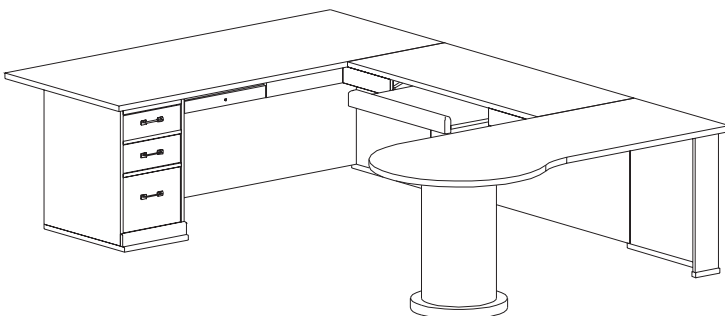

Traditional Office #3

Dimensions (ins)		Product Code
72w x 110d x 29h		TO3
72w x 30d x 29h	Left Pedestal Desk with File	TDBL70
50w x 25d x 29h	Connecting Return	TCRU55
72w x 30d x 29h	Right Conference Kidney Return	TCKR70
30w x 12d x 3h	Keyboard Drawer	KDL30