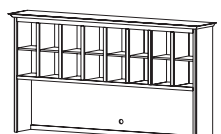

Traditional Hutches

Dimensions (ins)	Product Code
50w x 17d x 48h	THT50_

50w x 17d x 48h	THTO50_

70w x 17d x 48h	THT70_

70w x 17d x 48h	THTO70_

96w x 17d x 48h	THT96_

96w x 17d x 48h	THTO96_

50w x 17d x 48h	THTD50_

70w x 17d x 48h	THTD70_

96w x 17d x 48h	THTD96_

Specify RPD-Raised panel wood doors, FPD-Flat panel wood doors, or GD-glass doors