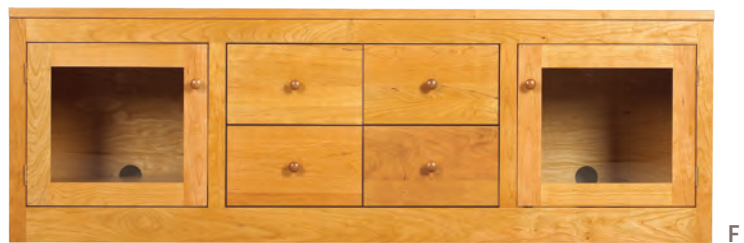

- G. Small Entertainment Hutch 48w x 17d x 48h - L113
  - Medium Entertainment Hutch 60w x 17d x 54h - L114
  - Large Entertainment Hutch 72w x 17d x 60h - L115
  - H. 72" Stereo Units 30w x 17d x 72h - L116 (shown)
  - 78" Stereo Unit 30w x 17d x 78h - L119
  - 84" Stereo Unit 30w x 17d x 84h - L122
2. These models feature a 24" door height.