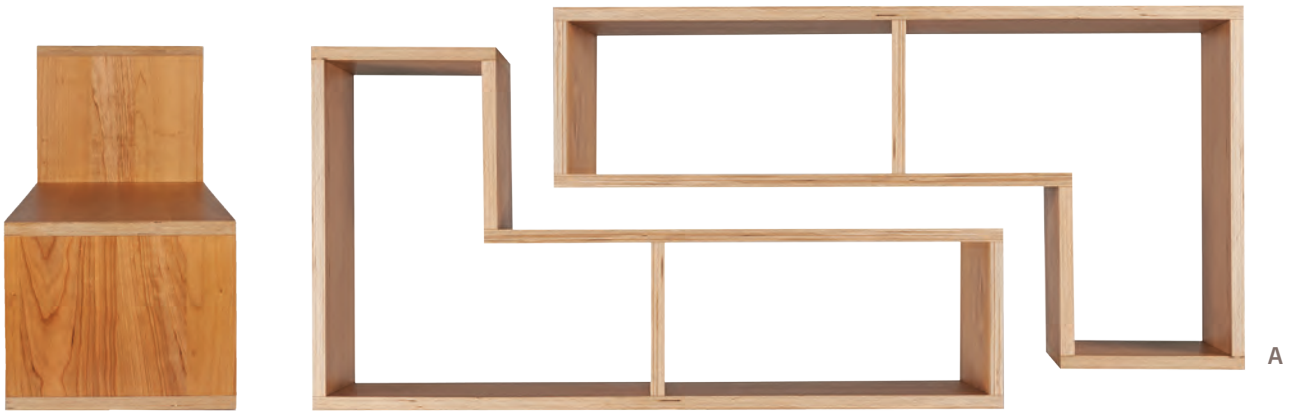

Linden Bookcase Collection continued on next page.

LINDEN BOOKCASE

continued

F. 72" Open Bookcases
24" Open (left) 24w x 17d x 72h - L200
Five adjustable shelves
48" Wide Open (right) 48w x 17d x 72h - L201
Ten adjustable shelves

G. Leaning Bookcase 32w x 17d x 76h - IL100
All fixed shelves

H. Leaning Desk 32w x 24d x 76h - IL101
All fixed shelves

I. Leaning TV Bookcase 46w x 17d x 76h - IL102
All fixed shelves

GRID SHELVING

Exposed Plywood Edge

- A. Small Grid Shelf 45w x 12d x 24h - SWG100
(shown)
- B. Large Grid Shelf 59w x 16d x 26h - SWG101
(shown)

Edgeband

- Small Grid Shelf 45w x 12d x 24h - SWG102
- Large Grid Shelf 59w x 16d x 26h - SWG103