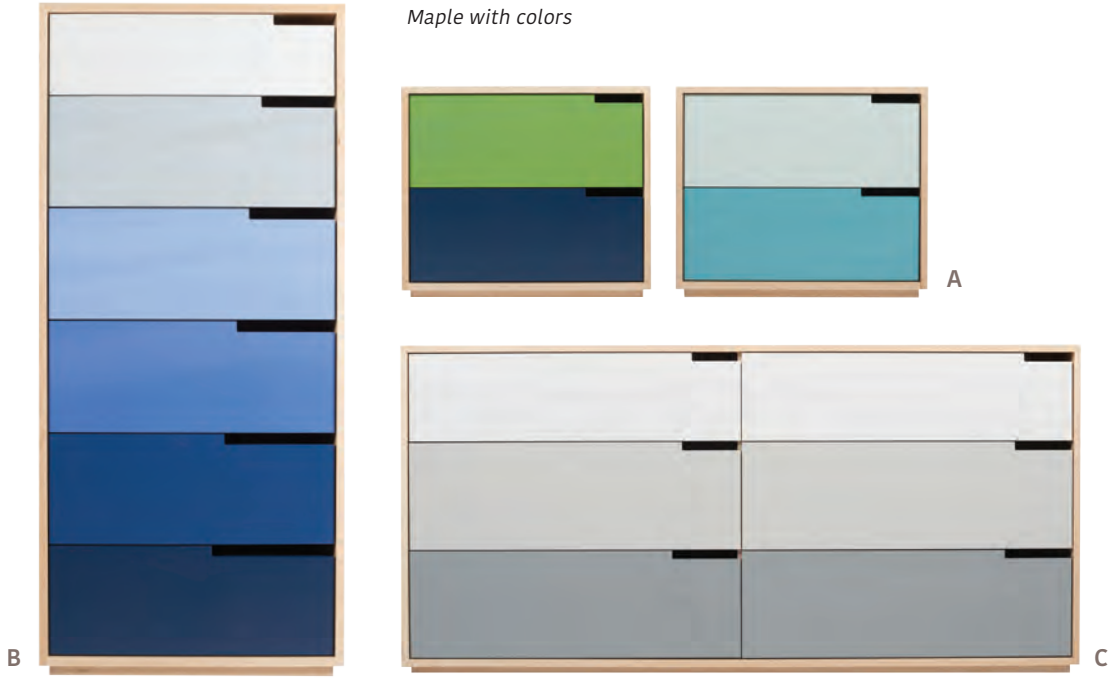

(Not shown)

- 1 Drawer Nightstand** 26w x 18d x 22h - B103

D

Maple with colors

FRANKLIN BEDROOM

G

F

H