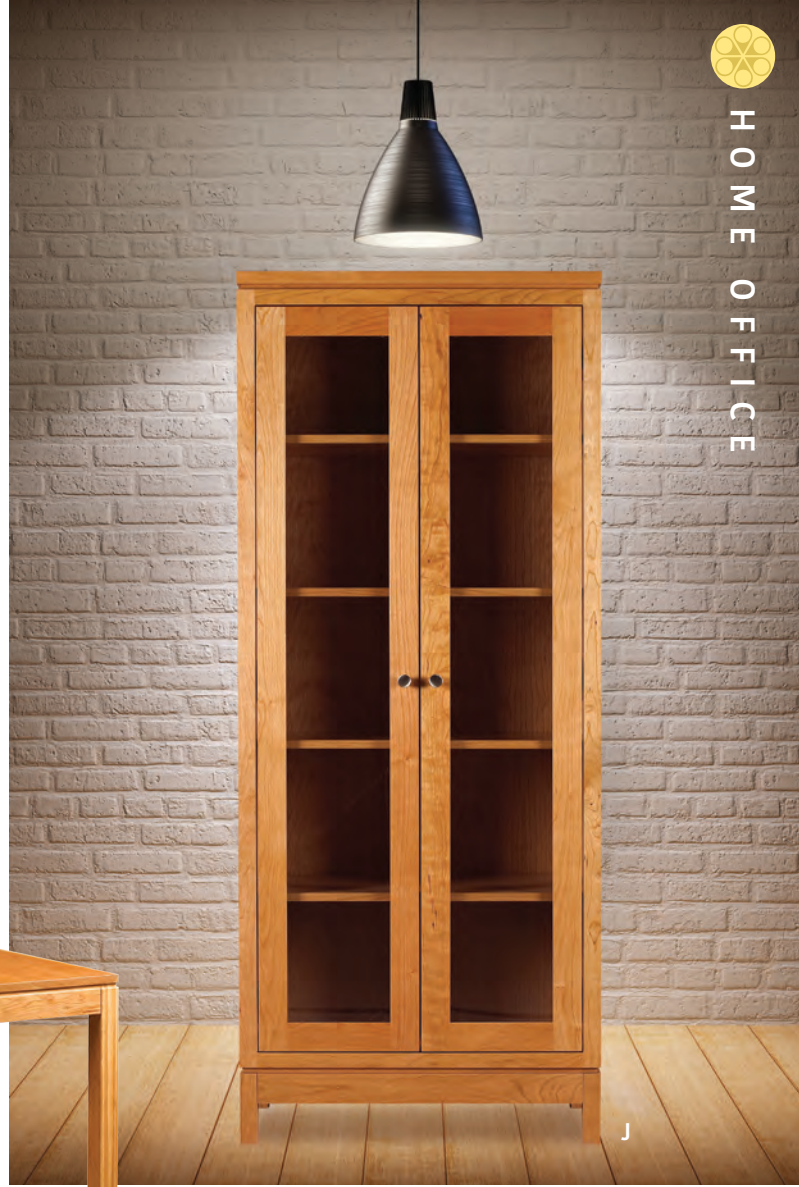

BEDFORD HOME OFFICE

CPU Desk 38w x 21d x 32h - BDF203

Bedford Home Office Collection continued on next page.

**BEDFORD
HOME OFFICE**
continued

E

F

G

- A. Desk 48w x 30d x 30h - BDF204
- B. Desk 60w x 24d x 30h - BDF205
- C. Desk 72w x 30d x 30h - BDF206
- D. Desks combined: BDF205 and BDF206
(Shown with open drawer)
- E. Lateral File, 2 Drawers 35w x 20d x 30h - BDF201
- F. Credenza 72w x 20d x 30h - BDF200
- G. Rolling File 19w x 20d x 26h - BDF202

FRANKLIN
HOME OFFICE

- A. 2 Drawer File 18w x 20d x 23h - F147
- B. 2 Drawer Lateral File 32w x 21d x 30h - F146
- C. Small Credenza 44w x 21d x 30h - F148
- D. Large Credenza 56w x 21d x 30h - F142
- E. Double Pedestal Desk 72w x 30d x 30h - F141
- F. 48" Desk 48w x 30d x 30h - F136
- G. Desk with Left Return 72w x 78d x 30h - F140
- H. Glass Door Bookcase 40w x 17d x 60h - F132
- I. Shelving - 72" Bookcase 36w x 13d x 72h - F125
- J. Tall Glass Door Bookcase 30w x 17d x 72h - F133

(Not shown) 60" Desk 60w x 30d x 30h - F137
(Not shown) 72" Desk 72w x 30d x 30h - F138

KINGSTON

HOME OFFICE

C

Side view

Back view writing desk

A

B