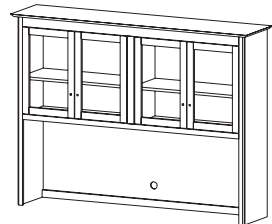

Slatted Benches

Dimensions (ins)	Product Code
24w x 19d x 17h	SB24
48w x 19d x 17h	SB48
60w x 19d x 17h	SB60
72w x 19d x 17h	SB72
84w x 19d x 17h	SB84
96w x 19d x 17h	SB96

Literature Stands

Dimensions (ins)	Product Code
36w x 12d x 36h	LS333
36w x 12d x 48h	LS344
36w x 12d x 60h	LS365
36w x 12d x 72h	LS376

Each shelf slants to access back for storage.

Conference Board

Dimensions (ins)	Product Code
36w x 6d x 36h	CB36
48w x 6d x 48h	CB48

Includes marker tray on both doors, fabric on back of doors, and dry-erase board.

Monitor Bridges

Dimensions (ins)	Product Code
24w x 12d x 9h	M2
18w x 15d x 7h	M18
24w x 15d x 7h	M24
36w x 15d x 7h	M36
42w x 15d x 7h	M42
48w x 15d x 7h	M48

Hutches

Dimensions (ins)	Product Code
50w x 17d x 48h	HT50_
70w x 17d x 48h	HT70_
96w x 17d x 48h	HT96_

Indicate: RPD-raised panel wood doors, FPD-flat panel wood doors, or GD-glass doors.

Home Printer Base

Dimensions (ins)	Product Code
36w x 20d x 30h	HPB

Desktop Organizers

Dimensions (ins)	Product Code
48w x 12d x 13h	ICH4813
60w x 12d x 13h	ICH6013
70w x 12d x 13h	ICH7213
48w x 12d x 25h	ICH4825
60w x 12d x 25h	ICH6025
70w x 12d x 25h	ICH7225