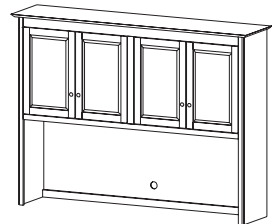

Slatted Benches

Dimensions (ins)	Product Code
24w x 19d x 17h	SB24
48w x 19d x 17h	SB48
60w x 19d x 17h	SB60
72w x 19d x 17h	SB72
84w x 19d x 17h	SB84
96w x 19d x 17h	SB96

Literature Stands

Dimensions (ins)	Product Code
36w x 12d x 36h	LS333
36w x 12d x 48h	LS344
36w x 12d x 60h	LS365
36w x 12d x 72h	LS376

Each shelf slants to access back for storage.

Conference Board

Dimensions (ins)	Product Code
36w x 6d x 36h	CB36
48w x 6d x 48h	CB48

Includes marker tray on both doors, fabric on back of doors, and dry-erase board.

Monitor Bridges

Dimensions (ins)	Product Code
24w x 12d x 9h	M2
18w x 15d x 7h	M18
24w x 15d x 7h	M24
36w x 15d x 7h	M36
42w x 15d x 7h	M42
48w x 15d x 7h	M48

Hutches

Dimensions (ins)	Product Code
50w x 17d x 48h	HT50_
70w x 17d x 48h	HT70_
96w x 17d x 48h	HT96_

Indicate: RPD-raised panel wood doors, FPD-flat panel wood doors, or GD-glass doors.

Home Printer Base

Dimensions (ins)	Product Code
36w x 20d x 30h	HPB

Desktop Organizers

Dimensions (ins)	Product Code
48w x 12d x 13h	ICH4813
60w x 12d x 13h	ICH6013
70w x 12d x 13h	ICH7213
48w x 12d x 25h	ICH4825
60w x 12d x 25h	ICH6025
70w x 12d x 25h	ICH7225