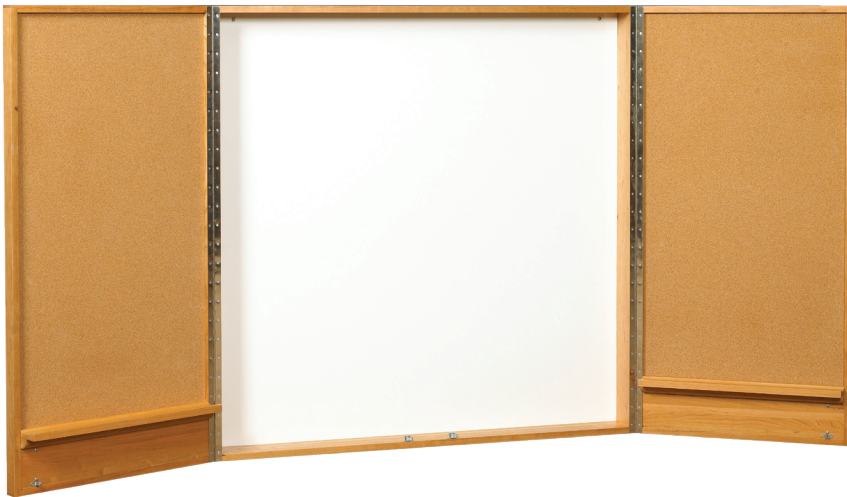

Literature Stand
LS376 (01)

Desktop Organizer *ICH7225 (00)*

Conference Board—Open with White Board Dry-erase and Corkboard *CB48 (00)*

SPECTRA WOOD

Conference Board—Closed *CB48 (00)*

From lobby to conference room, make sure your message is delivered with functional communication options from Spectra Wood. Our literature stands, conference boards, technology supports and desktop organizers help your employees carry out the clear communication that's a vital part of everyday business.

SPECTRA WOOD

Spectra Wood has been crafting quality, American-made furnishings for more than 30 years. To make sure our commercial and industrial furnishings are both durable enough for busy offices and beautiful enough to grace your executive boardroom, we use only solid American hardwoods like red oak, hard rock maple and Pennsylvania black cherry. Every piece we produce is built with old-fashioned attention to detail, using the latest woodworking technology. We pride ourselves on being a large enough operation to handle volume orders yet small enough to give each piece and each customer the care they deserve.

Slatted Benches

Dimensions (ins)	Product Code
24w x 19d x 17h	SB24
48w x 19d x 17h	SB48
60w x 19d x 17h	SB60
72w x 19d x 17h	SB72
84w x 19d x 17h	SB84
96w x 19d x 17h	SB96

Literature Stands

Dimensions (ins)	Product Code
36w x 12d x 36h	LS333
36w x 12d x 48h	LS344
36w x 12d x 60h	LS365
36w x 12d x 72h	LS376

Each shelf slants to access back for storage.

Conference Board

Dimensions (ins)	Product Code
36w x 6d x 36h	CB36
48w x 6d x 48h	CB48

Includes marker tray on both doors, fabric on back of doors, and dry-erase board.