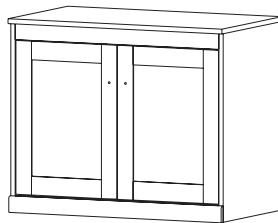

Slatted Benches

Dimensions (ins)	Product Code
24w x 19d x 17h	SB24
48w x 19d x 17h	SB48
60w x 19d x 17h	SB60
72w x 19d x 17h	SB72
84w x 19d x 17h	SB84
96w x 19d x 17h	SB96

Literature Stands

Dimensions (ins)	Product Code
36w x 12d x 36h	LS333
36w x 12d x 48h	LS344
36w x 12d x 60h	LS365
36w x 12d x 72h	LS376

Each shelf slants to access back for storage.

Conference Board

Dimensions (ins)	Product Code
36w x 6d x 36h	CB36
48w x 6d x 48h	CB48

Includes marker tray on both doors, fabric on back of doors, and dry-erase board.

Monitor Bridges

Dimensions (ins)	Product Code
24w x 12d x 9h	M2
18w x 15d x 7h	M18
24w x 15d x 7h	M24
36w x 15d x 7h	M36
42w x 15d x 7h	M42
48w x 15d x 7h	M48

Hutches

Dimensions (ins)	Product Code
50w x 17d x 48h	HT50_
70w x 17d x 48h	HT70_
96w x 17d x 48h	HT96_

Indicate: RPD-raised panel wood doors, FPD-flat panel wood doors, or GD-glass doors.

Home Printer Base

Dimensions (ins)	Product Code
36w x 20d x 30h	HPB

Desktop Organizers

Dimensions (ins)	Product Code
48w x 12d x 13h	ICH4813
60w x 12d x 13h	ICH6013
70w x 12d x 13h	ICH7213
48w x 12d x 25h	ICH4825
60w x 12d x 25h	ICH6025
70w x 12d x 25h	ICH7225