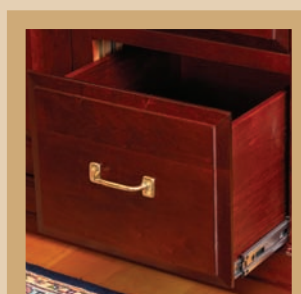

SPECTRA WOOD

Deliver a message of enduring corporate strength with furniture from our Executive line. The raised panels and ogee edge of these Spectra Wood pieces are particularly handsome in our darker stains. From pedestal desks to credenzas, combine our pieces to fit your executive style.

SPECTRA WOOD