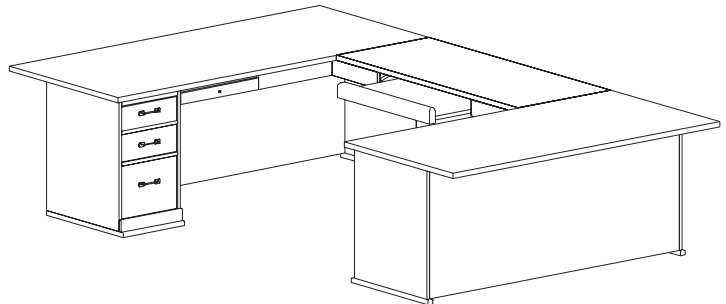

Executive Reception Desk #1

Dimensions (ins)		Product Code
86w x 86d x 42h		ERD1
50w x 25d x 42h	Return with File	ERBL55
50w x 25d x 42h	Return with Lateral File	ERBR55/LF2
67w x 36d x 42h	Corner Desk	ECD25
30w x 12d x 3h	Keyboard Drawer	KDL30

Executive Reception Desk #2

Dimensions (ins)		Product Code
84w x 80d x 42h		ERD2
84w x 30d x 42h	Desk with File	ERBL80
50w x 25d x 42h	Return with File	ERBR55

Executive Office #1

Dimensions (ins)		Product Code
72w x 100d x 29h		EO1
72w x 30d x 29h	Left Pedestal Desk with File	EDBL70
50w x 25d x 29h	Connecting Return	ECRU55
72w x 20d x 29h	Right Return with File	ERBR7
30w x 12d x 3h	Keyboard Drawer	KDL30