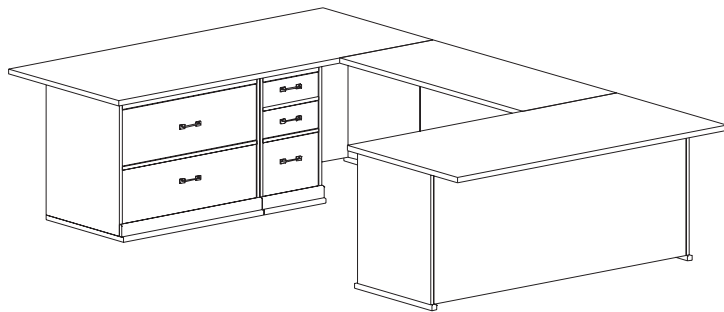

Executive Office #6

Dimensions (ins)		Product Code
72w x 100d x 29h		EO6
72w x 30d x 29h	Right Pedestal Bow Shaped Desk with File	EDBR70
50w x 25d x 29h	Connecting Return	ECRU55
72w x 20d x 29h	Left Return with File and Lateral File	TRBL7