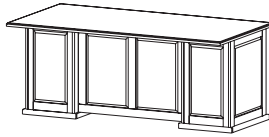

Executive Double Pedestal Desk

Dimensions (ins)	Product Code
60w x 30d x 29h	RPDBA60
60w x 36d x 29h	RPDBA66
66w x 30d x 29h	RPDBA660
66w x 36d x 29h	RPDBA666
72w x 30d x 29h	RPDBA70
72w x 36d x 29h	RPDBA76