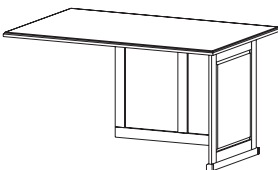

Executive Return

Dimensions (ins)	Product Code
50w x 20d x 29h	RPRS_5
50w x 25d x 29h	RPRS_55
60w x 20d x 29h	RPRS_6
60w x 25d x 29h	RPRS_65

Indicate: L-left or R-right return.