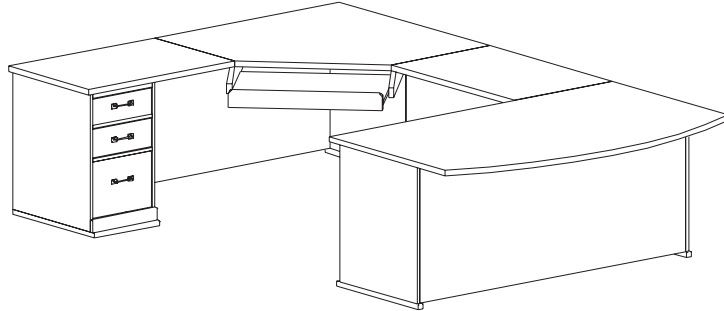

Executive Reception Desk #2

Dimensions (ins)		Product Code
84w x 80d x 42h		ERD2
84w x 30d x 42h	Desk with File	ERBL80
50w x 25d x 42h	Return with File	ERBR55

Executive Office #1

Dimensions (ins)		Product Code
72w x 100d x 29h		EO1
72w x 30d x 29h	Left Pedestal Desk with File	EDBL70
50w x 25d x 29h	Connecting Return	ECRU55
72w x 20d x 29h	Right Return with File	ERBR7
30w x 12d x 3h	Keyboard Drawer	KDL30

Executive Double Pedestal Desk *RPDBA70 (00)*

Executive Office #2

Dimensions (ins)		Product Code
72w x 110d x 29h		EO2
72w x 30d x 29h	Left Pedestal Desk with File	EDBL70
50w x 25d x 29h	Connecting Return	ECRU55
72w x 30d x 29h	Right Conference Radius Return	ECRR70
30w x 12d x 3h	Keyboard Drawer	KDL30

Executive Office #5

Dimensions (ins)		Product Code
72w x 116d x 29h		EO5
72w x 30d x 29h	Right Pedestal Bow Shaped Desk with File	EDBR70
50w x 25d x 29h	Connecting Return	ECRU55
67w x 36d x 42h	Corner Desk	ECD25
50w x 25d x 29h	Left Return with File	ERBL5
30w x 12d x 3h	Keyboard Drawer	KDL30