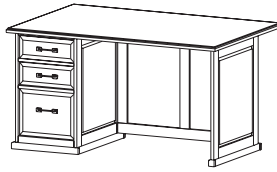

Executive Single Pedestal Desk

Dimensions (ins)	Product Code
48w x 30d x 29h	RPDB_40
60w x 30d x 29h	RPDB_60
60w x 36d x 29h	RPDB_66
66w x 30d x 29h	RPDB_660
66w x 36d x 29h	RPDB_666
72w x 30d x 29h	RPDB_70
72w x 36d x 29h	RPDB_76