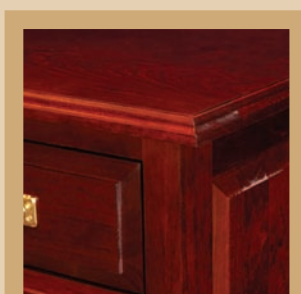

SPECTRA WOOD

Deliver a message of enduring corporate strength with furniture from our Executive line. The raised panels and ogee edge of these Spectra Wood pieces are particularly handsome in our darker stains. From pedestal desks to credenzas, combine our pieces to fit your executive style.

SPECTRA WOOD