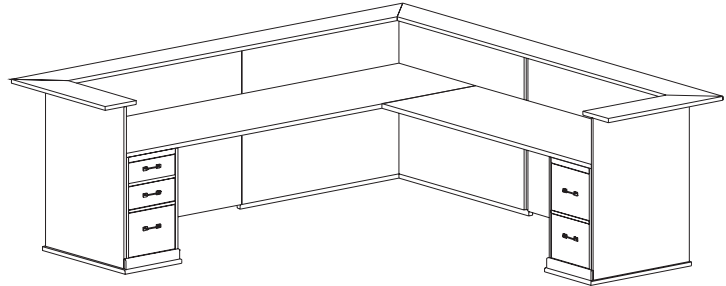

Executive Reception Desk #1

Dimensions (ins)		Product Code
86w x 86d x 42h		ERD1
50w x 25d x 42h	Return with File	ERBL55
50w x 25d x 42h	Return with Lateral File	ERBR55/LF2
67w x 36d x 42h	Corner Desk	ECD25
30w x 12d x 3h	Keyboard Drawer	KDL30

Executive Reception Desk #2

Dimensions (ins)		Product Code
84w x 80d x 42h		ERD2
84w x 30d x 42h	Desk with File	ERBL80
50w x 25d x 42h	Return with File	ERBR55

Executive Office #1

Dimensions (ins)		Product Code
72w x 100d x 29h		EO1
72w x 30d x 29h	Left Pedestal Desk with File	EDBL70
50w x 25d x 29h	Connecting Return	ECRU55
72w x 20d x 29h	Right Return with File	ERBR7
30w x 12d x 3h	Keyboard Drawer	KDL30