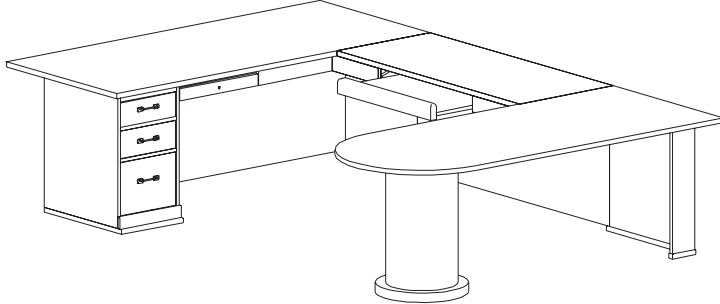

Executive Reception Desk #1

Dimensions (ins)		Product Code
86w x 86d x 42h		ERD1
50w x 25d x 42h	Return with File	ERBL55
50w x 25d x 42h	Return with Lateral File	ERBR55/LF2
67w x 36d x 42h	Corner Desk	ECD25
30w x 12d x 3h	Keyboard Drawer	KDL30

Executive Reception Desk #2

Dimensions (ins)		Product Code
84w x 80d x 42h		ERD2
84w x 30d x 42h	Desk with File	ERBL80
50w x 25d x 42h	Return with File	ERBR55

Executive Office #1

Dimensions (ins)		Product Code
72w x 100d x 29h		EO1
72w x 30d x 29h	Left Pedestal Desk with File	EDBL70
50w x 25d x 29h	Connecting Return	ECRU55
72w x 20d x 29h	Right Return with File	ERBR7
30w x 12d x 3h	Keyboard Drawer	KDL30

Executive Double Pedestal Desk *RPDBA70 (00)*

Executive Office #2

Dimensions (ins)		Product Code
72w x 110d x 29h		EO2
72w x 30d x 29h	Left Pedestal Desk with File	EDBL70
50w x 25d x 29h	Connecting Return	ECRU55
72w x 30d x 29h	Right Conference Radius Return	ECRR70
30w x 12d x 3h	Keyboard Drawer	KDL30