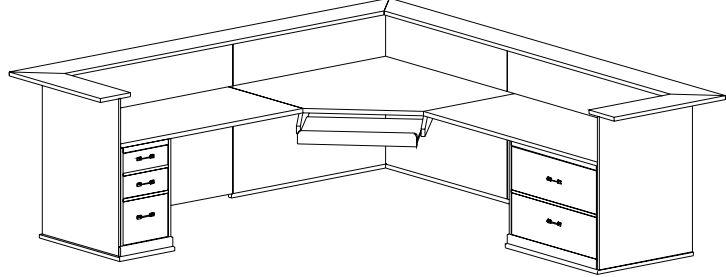

Executive Reception Desk #1

Dimensions (ins)		Product Code
86w x 86d x 42h		ERD1
50w x 25d x 42h	Return with File	ERBL55
50w x 25d x 42h	Return with Lateral File	ERBR55/LF2
67w x 36d x 42h	Corner Desk	ECD25
30w x 12d x 3h	Keyboard Drawer	KDL30

Executive Reception Desk #2

Dimensions (ins)		Product Code
84w x 80d x 42h		ERD2
84w x 30d x 42h	Desk with File	ERBL80
50w x 25d x 42h	Return with File	ERBR55

Executive Office #1

Dimensions (ins)		Product Code
72w x 100d x 29h		EO1
72w x 30d x 29h	Left Pedestal Desk with File	EDBL70
50w x 25d x 29h	Connecting Return	ECRU55
72w x 20d x 29h	Right Return with File	ERBR7
30w x 12d x 3h	Keyboard Drawer	KDL30