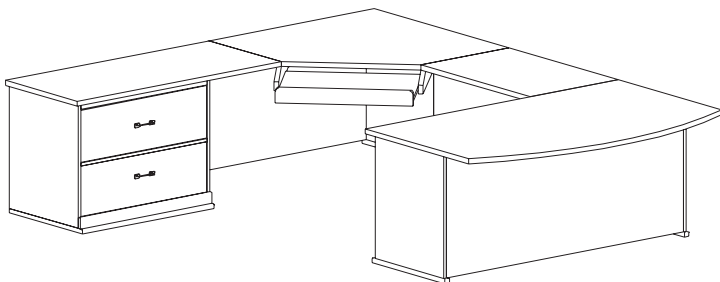

Executive Office #4

Dimensions (ins)		Product Code
72w x 116d x 29h		EO4
72w x 30d x 29h	Right Pedestal Bow Shaped Desk with File	EDBR70
50w x 25d x 29h	Connecting Return	ECRU55
67w x 36d x 42h	Corner Desk	ECD25
50w x 25d x 29h	Left Return with Lateral File	ERBL5
30w x 12d x 3h	Keyboard Drawer	KDL30