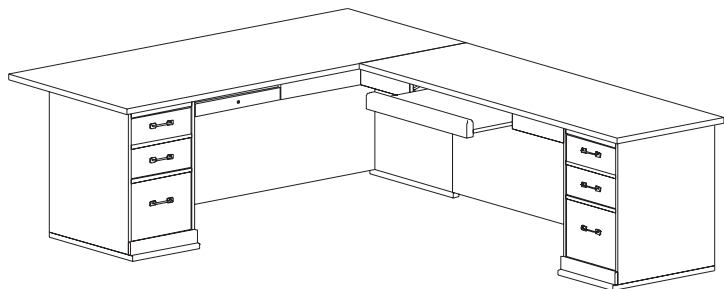

Executive Office #7

Dimensions (ins)		Product Code
72w x 90d x 29h		EO7
72w x 30d x 29h	Left Pedestal Desk with File	EDBL70
60w x 25d x 29h	Right Return with File	ERBR65
30w x 12d x 3h	Keyboard Drawer	KDL30