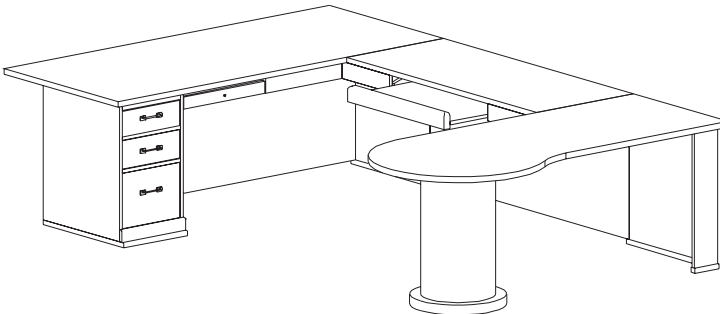

Executive Office #3

Dimensions (ins)		Product Code
72w x 110d x 29h		EO3
72w x 30d x 29h	Left Pedestal Desk with File	EDBL70
50w x 25d x 29h	Connecting Return	ECRU55
72w x 30d x 29h	Right Conference Kidney Return	ECKR70
30w x 12d x 3h	Keyboard Drawer	KDL30