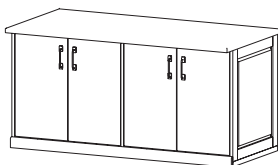

Executive Credenza

Dimensions (ins)	Product Code
60w x 20d x 29h	RPCZA6
72w x 20d x 29h	RPCZA7